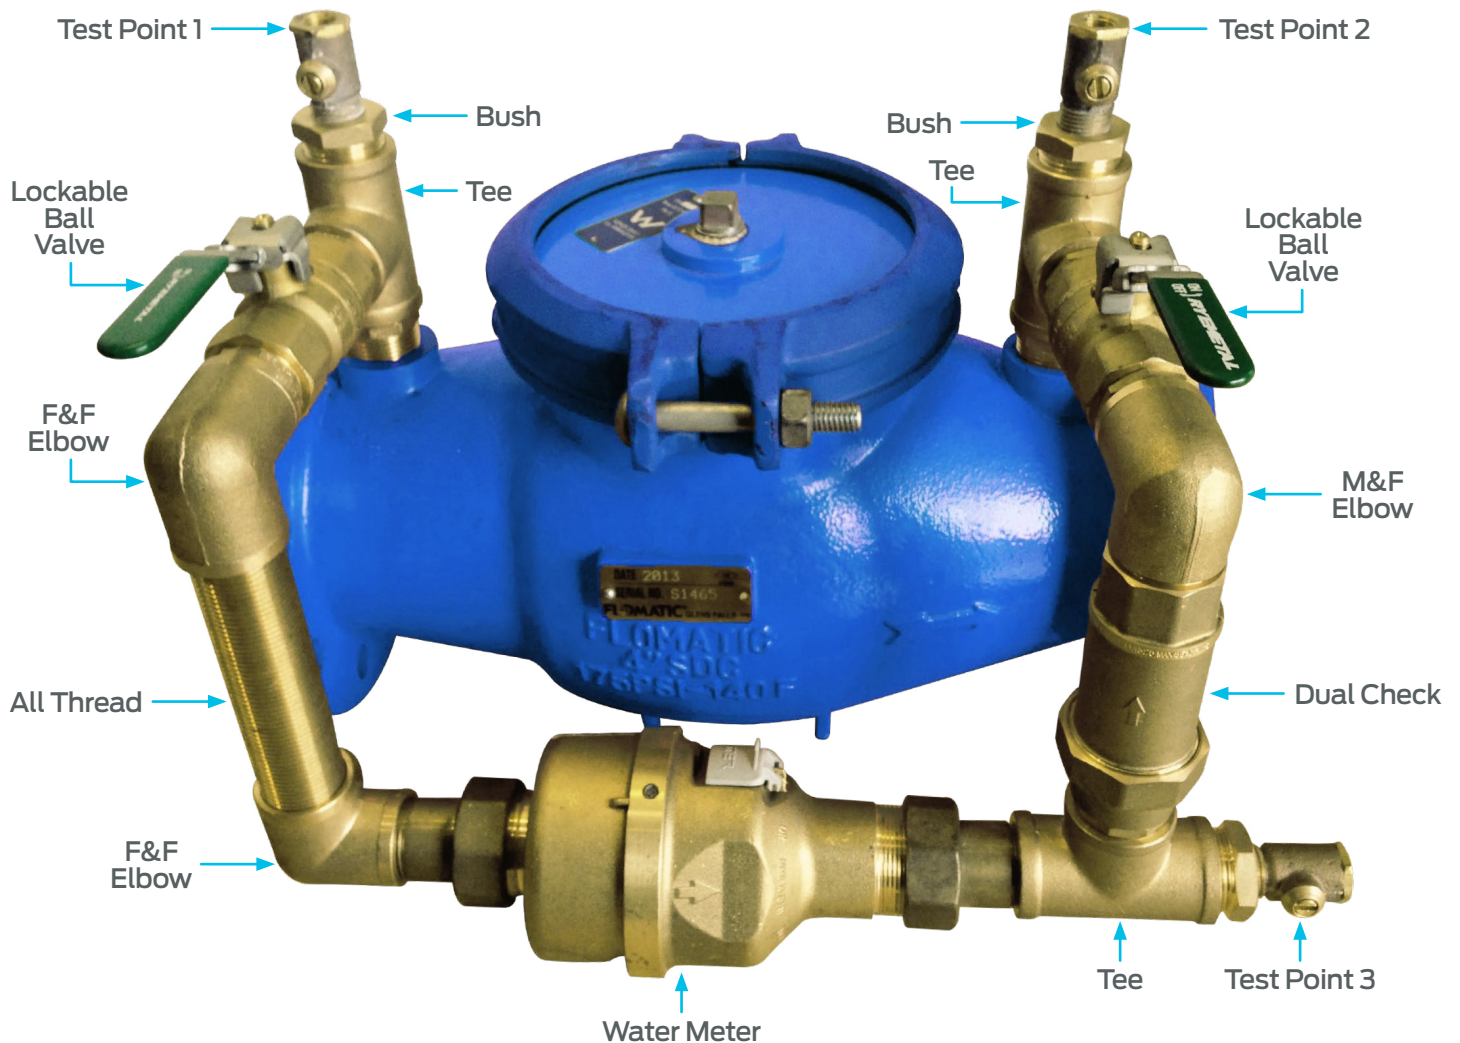

Single Check Detector Bypass Assembly

WITH WATER METER
SDC KIT20 & SDC KIT25

Single Check Detector Bypass Assembly

WITHOUT WATER METER
SDC KIT25 - SPACER